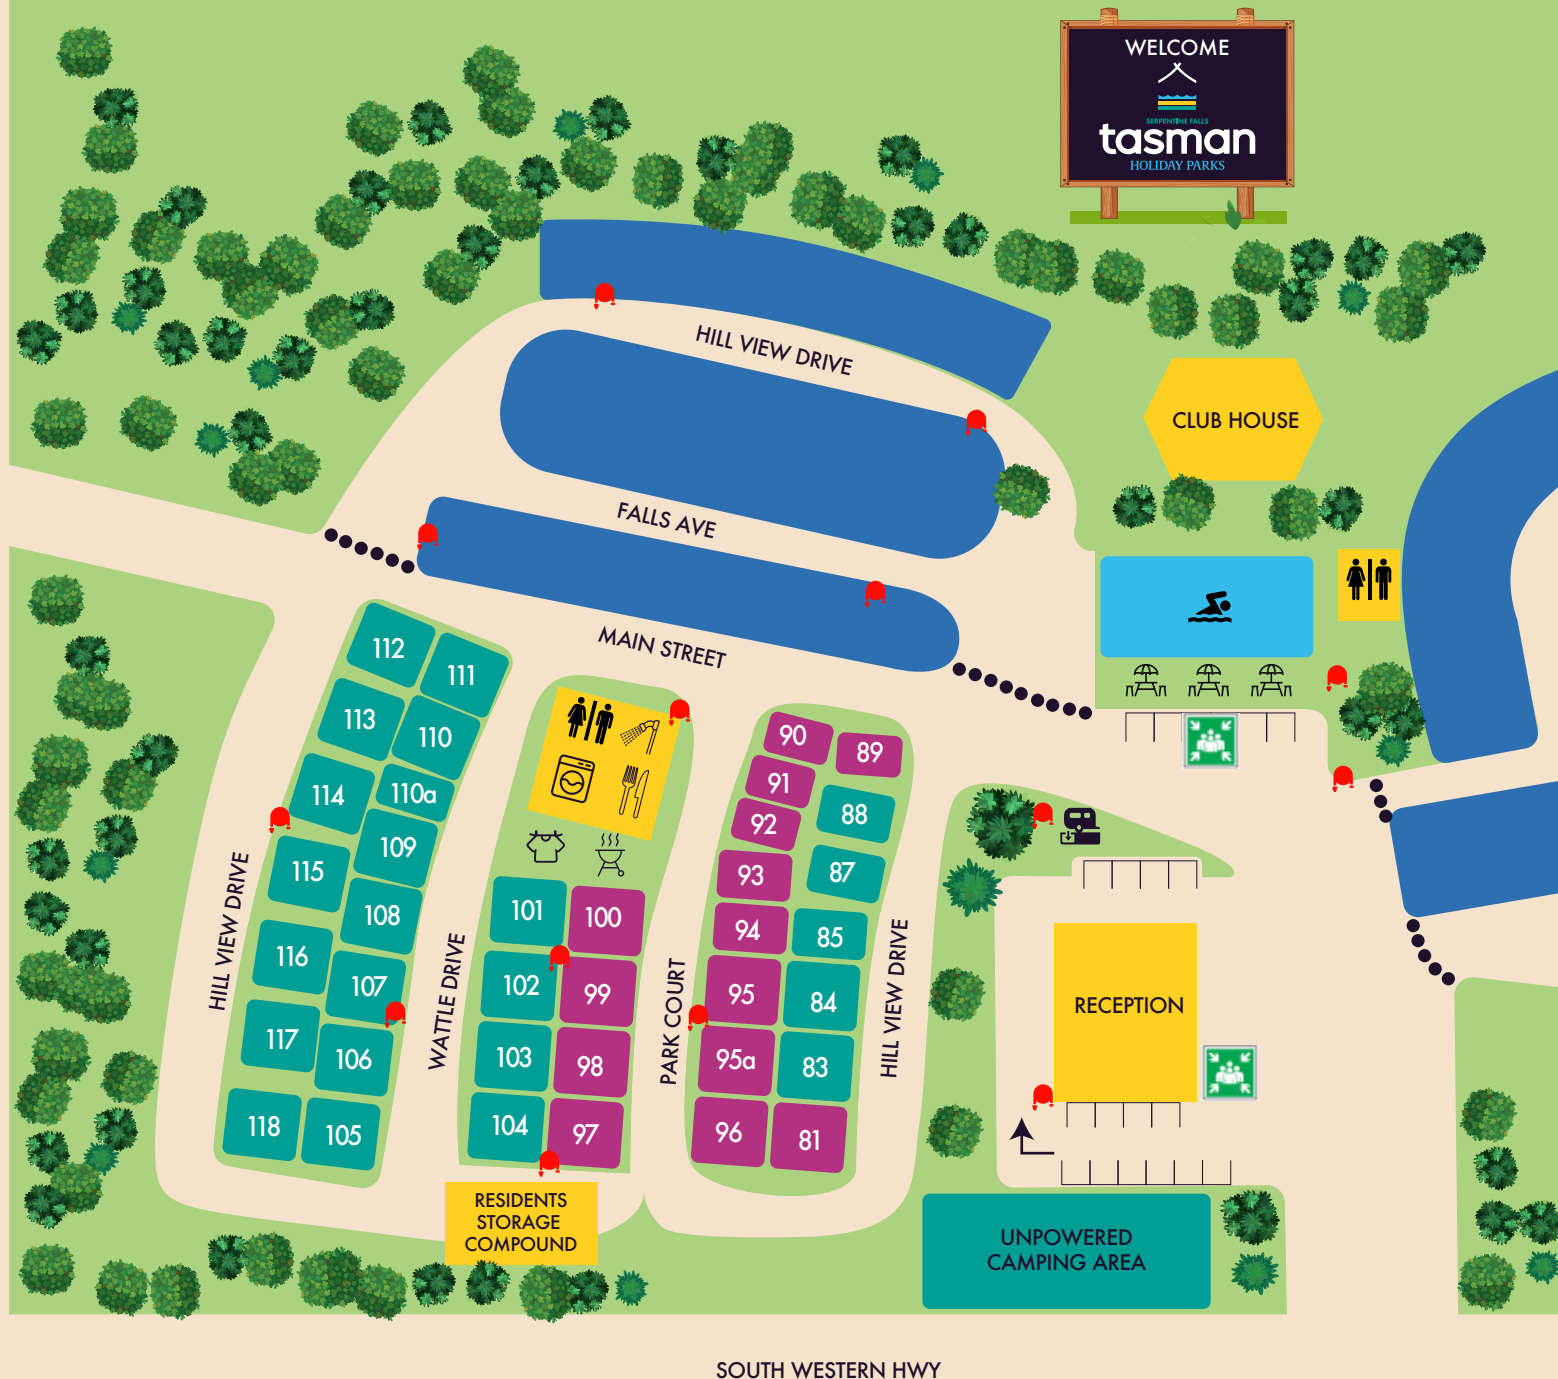

SERPENTINE FALLS
tasman
HOLIDAY PARKS

Accommodation

- SITES
- CABINS
- RESIDENTIAL

Facilities

- BBQ
- KITCHEN
- LAUNDRY
- SHOWERS
- TOILETS
- CLOTHES LINE
- PICNIC TABLES
- SWIMMING POOL
- DUMP STATION
- NO GUEST ACCESS
- FIRE HOSE
- FIRE HYDRANT
- EVACUATION AREA

2489 South Western Highway,
Serpentine, WA

(08) 9525 2528

tasmanholidayparks.com

Serpentine@tasmanholidayparks.com

FALLS ROAD

SOUTH WESTERN HWY