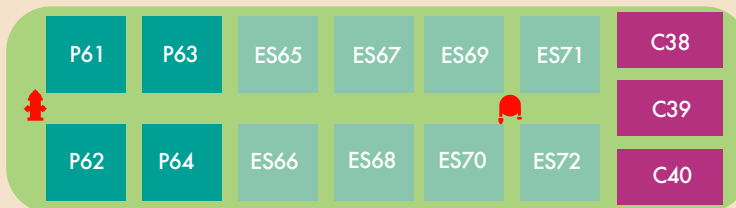

HEINZ STREET

P15

INDOOR PLAY AREA

ENTRANCE

Accommodation

-  SITES
-  ENSUITE SITES
-  GLAMPING TENTS
-  CABINS

Facilities

-  BBQ
-  SWIMMING POOL
-  KITCHEN
-  CLOTHESLINE
-  AMENITIES
-  BABY ROOM
-  SPA
-  INDOOR PLAYGROUND
-  LAUNDRY
-  GYM
-  GAMES ROOM
-  PUMP TRACK
-  MINI GOLF
-  GO KART
-  BASKETBALL
-  DUMP STATION
-  FIRE PIT
-  FIRE HYDRANT
-  FIRE HOSE
-  EVACUATION AREA